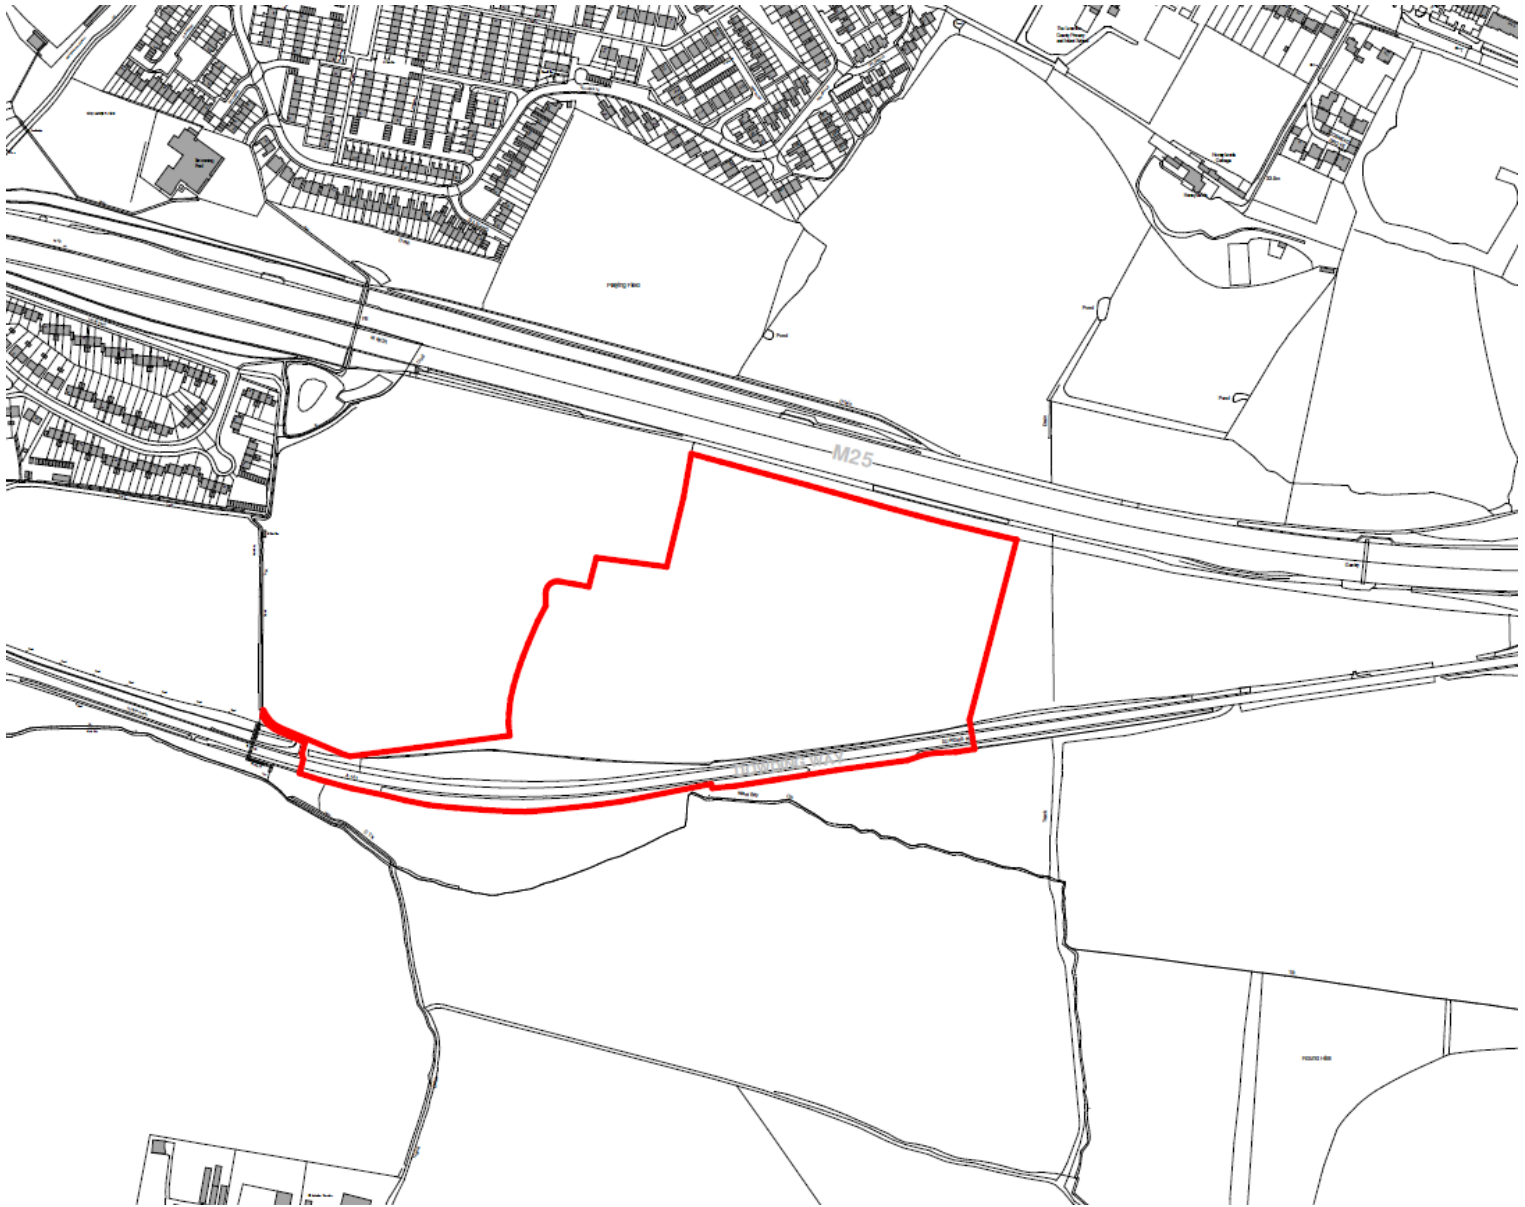

Epping Forest District Council

Agenda Item Number 8

**Unauthorised reproduction infringes
Crown Copyright and may lead to
prosecution or civil proceedings.**

**Contains Ordnance Survey Data. ©
Crown Copyright 2013 EFDC License No:
100018534**

Contains Royal Mail Data. © Royal Mail
Copyright & Database Right 2013

Application Number:	EPF/2503/19
Site Name:	Land north of Dowding Way Waltham Abbey EN9 3YX
Scale of Plot:	1:15000